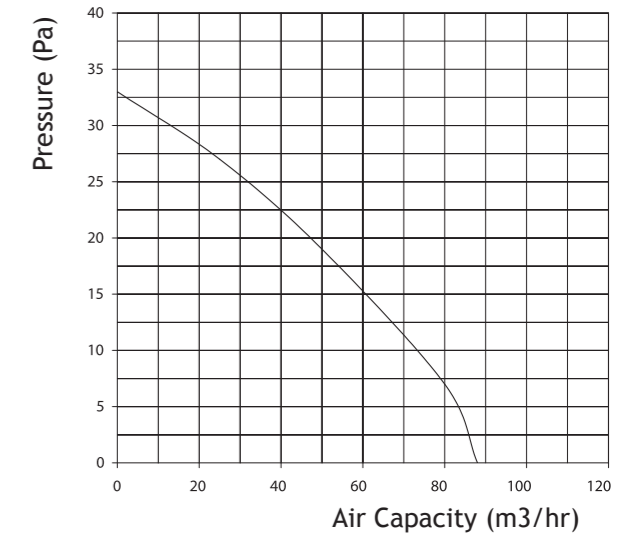

EMVULD1** - Chico 100mm Ceiling / Wall Exhaust Fan

Voltage	220-240
Power (W)	14
Current (A)	0.085
Capacity (m3/hr)	88
Capacity (l/s)	24.46
Capacity (CFM)	79.51
RPM (min-1)	51.83
Noise Level at 3m (dBA)	33
Protection rating	IP34

EMVULD2** - Chico 125mm Ceiling / Wall Exhaust Fan

Voltage	220-240
Power (W)	16
Current (A)	0.1
Capacity (m3/hr)	167
Capacity (l/s)	46.42
Capacity (CFM)	98.36
RPM (min-1)	2400
Noise Level at 3m (dBA)	34
Protection rating	IP34