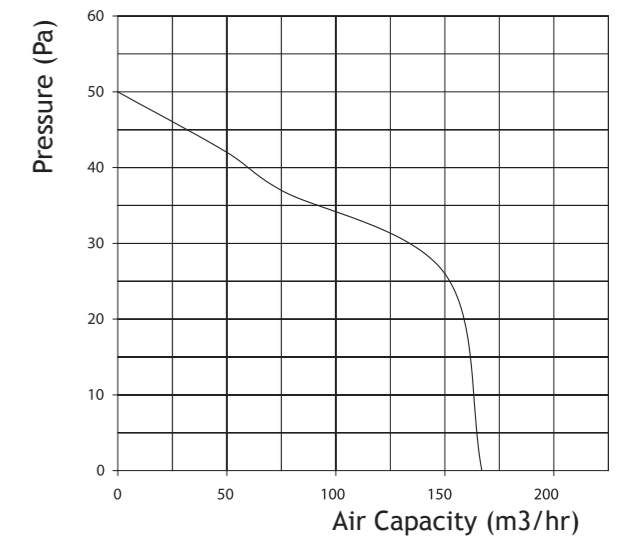

EMVULD3** - Chico 150mm Ceiling / Wall Exhaust Fan

Voltage	220-240
Power (W)	24
Current (A)	0.13
Capacity (m3/hr)	265
Capacity (l/s)	73.67
Capacity (CFM)	156.08
RPM (min-1)	2400
Noise Level at 3m (dBA)	37
Protection rating	IP34